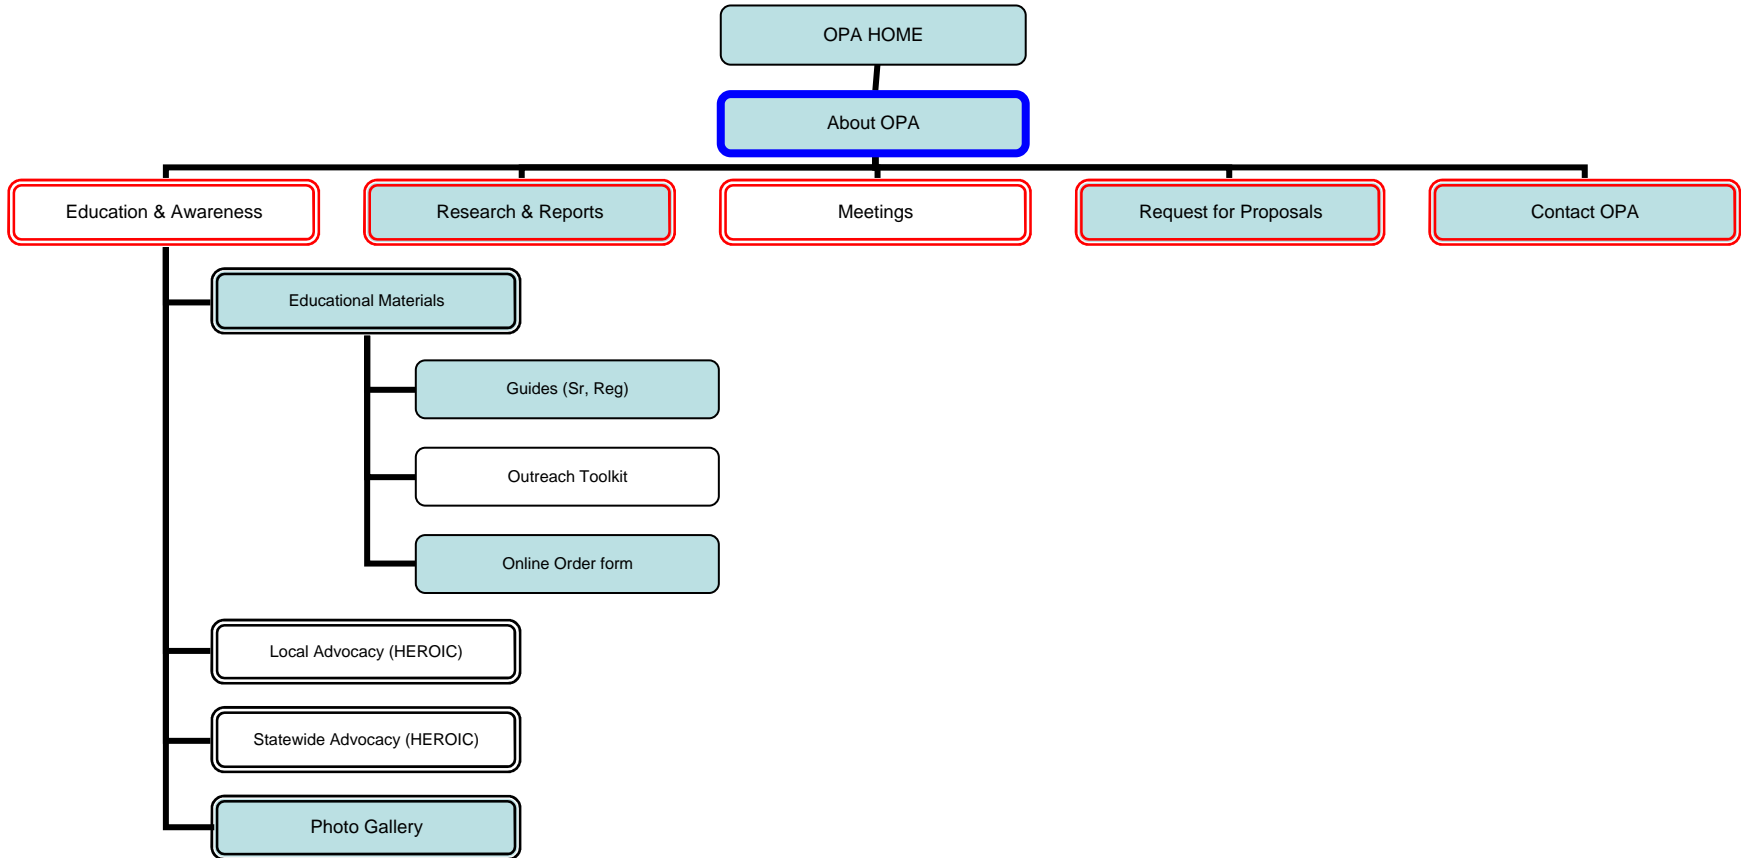

# OPA Website Update/Reorganization -About OPA

**Key:**

Blue Heavy Outline = Main Navigation  
Red Double Outline = Sub Navigation  
Black Double Outline = Side/Sub Nav.  
White Box = New Content  
Grey Box = Old Content